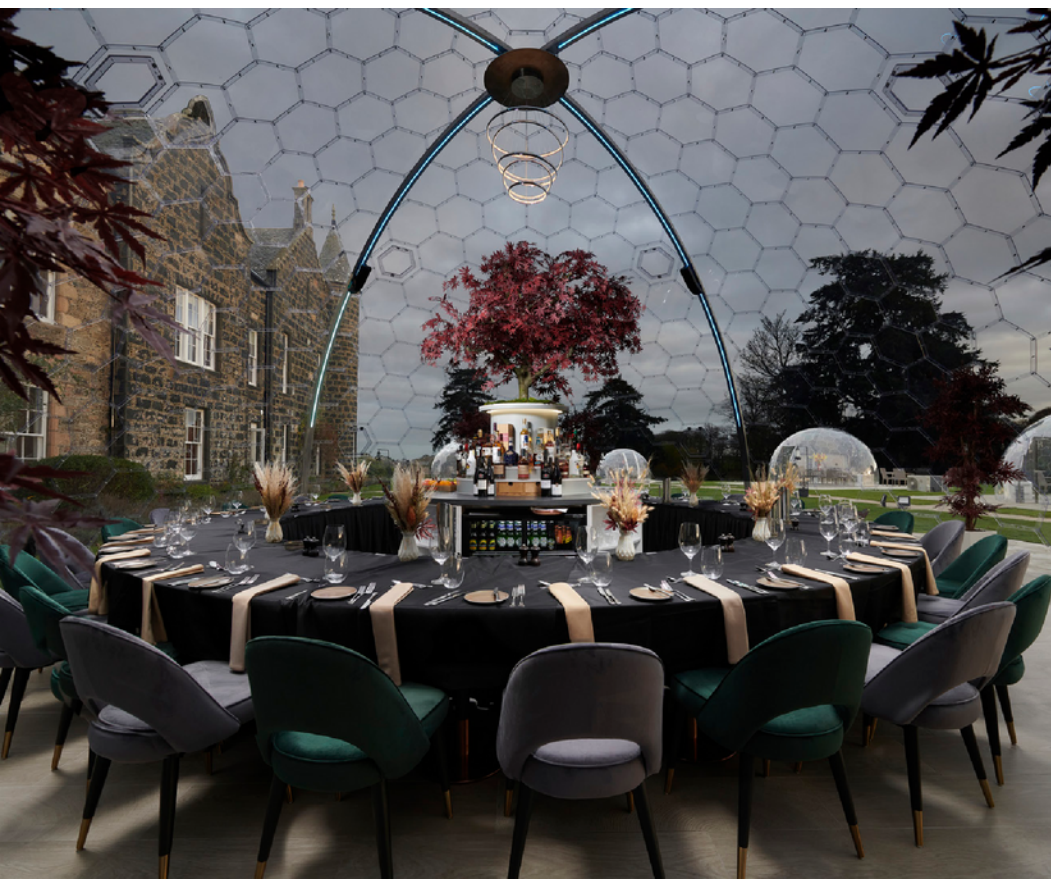

Dining Options

CASTOR, LUNA, AURORA, SIRIUS DOMES

Domes are hired out for 2 hours only for brunch, lunch, afternoon teas (*Monday to Saturday only*). Dinners and all-day Sunday offering for lunch & dinner.

To see a sample menu simply log onto www.meldrumhouse.com/dining

TITAN SKY BAR

Monday to Friday and on Sunday dome can be hired out for 4 hours or 8 hours for private events such as birthday celebrations, weddings, conference, family & friends' gatherings.

On Saturdays Titan dome operates as a bar with maximum capacity of 40 guests. Table for drinks for 1 hour and is the perfect booking for a casual cocktail or two.

Prices

Titan dome sits comfortably 20-30, maximum capacity 32. Minimal Numbers of 13. A £250 charge is applied for the hire of the dome for a maximum of 4 hours only, food & beverage is charged as taken.

Monday to Friday, Sunday	
1200-1600	£250
1800-2200	£250