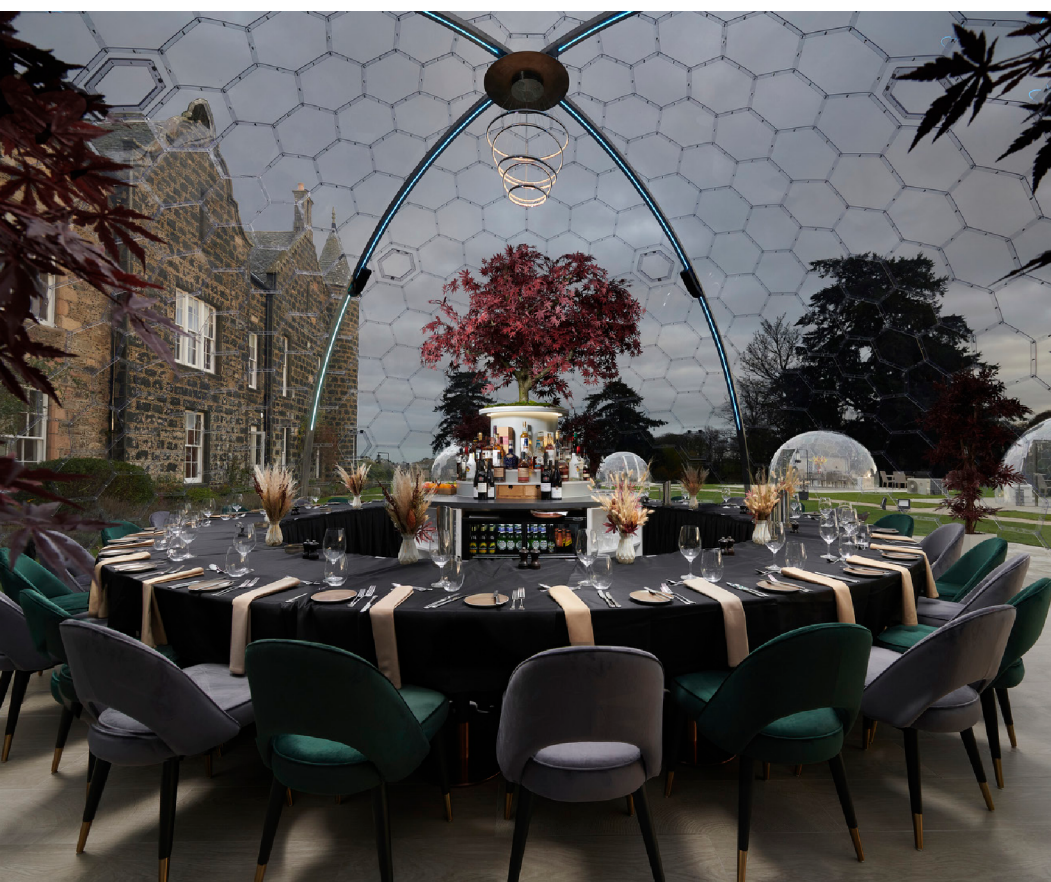

Dining Options

CASTOR, LUNA, AURORA, SIRIUS DOMES

Domes are hired out for 2 hours only for brunch, lunch, afternoon teas (*Monday to Saturday only*). Dinners and all-day Sunday offering for lunch & dinner.

To see a sample menu simply log onto www.meldrumhouse.com/dining

TITAN SKY BAR

Monday to Friday and on Sunday dome can be hired out for 4 hours or 8 hours for private events such as birthday celebrations, weddings, conference, family & friends' gatherings.

On Saturdays Titan dome operates as a bar with maximum capacity of 40 guests. Table for drinks for 1 hour and is the perfect booking for a casual cocktail or two.

Prices

Titan dome sits comfortably 20-30, maximum capacity 32. Minimal Numbers of 13. A £250 charge is applied for the hire of the dome for a maximum of 4 hours only, food & beverage is charged as taken.

Monday to Friday, Sunday	
1200-1600	£250
1800-2200	£250