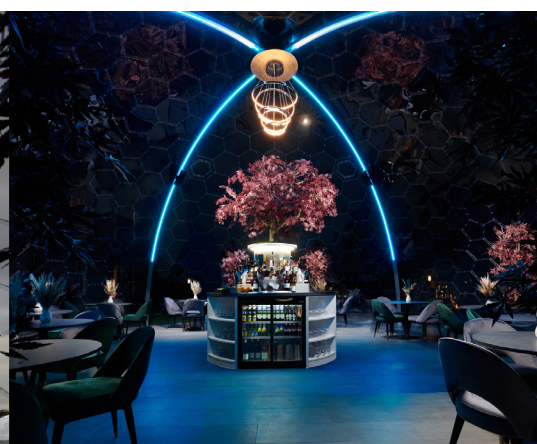

Dining Options

CASTOR, LUNA, AURORA, SIRIUS DOMES

Domes are hired out for 2 hours only for brunch, lunch, afternoon teas (*Monday to Saturday only*). Dinners and all-day Sunday offering for lunch & dinner.

To see a sample menu simply log onto www.meldrumhouse.com/dining

TITAN SKY BAR

Monday to Friday and on Sunday dome can be hired out for 4 hours or 8 hours for private events such as birthday celebrations, weddings, conference, family & friends' gatherings.

On Saturdays Titan dome operates as a bar with maximum capacity of 40 guests. Table for drinks for 1 hour and is the perfect booking for a casual cocktail or two.

Prices

Titan dome sits comfortably 20-30, maximum capacity 32. Minimal Numbers of 13. A £250 charge is applied for the hire of the dome for a maximum of 4 hours only, food & beverage is charged as taken.

Monday to Friday, Sunday	
1200-1600	£250
1800-2200	£250