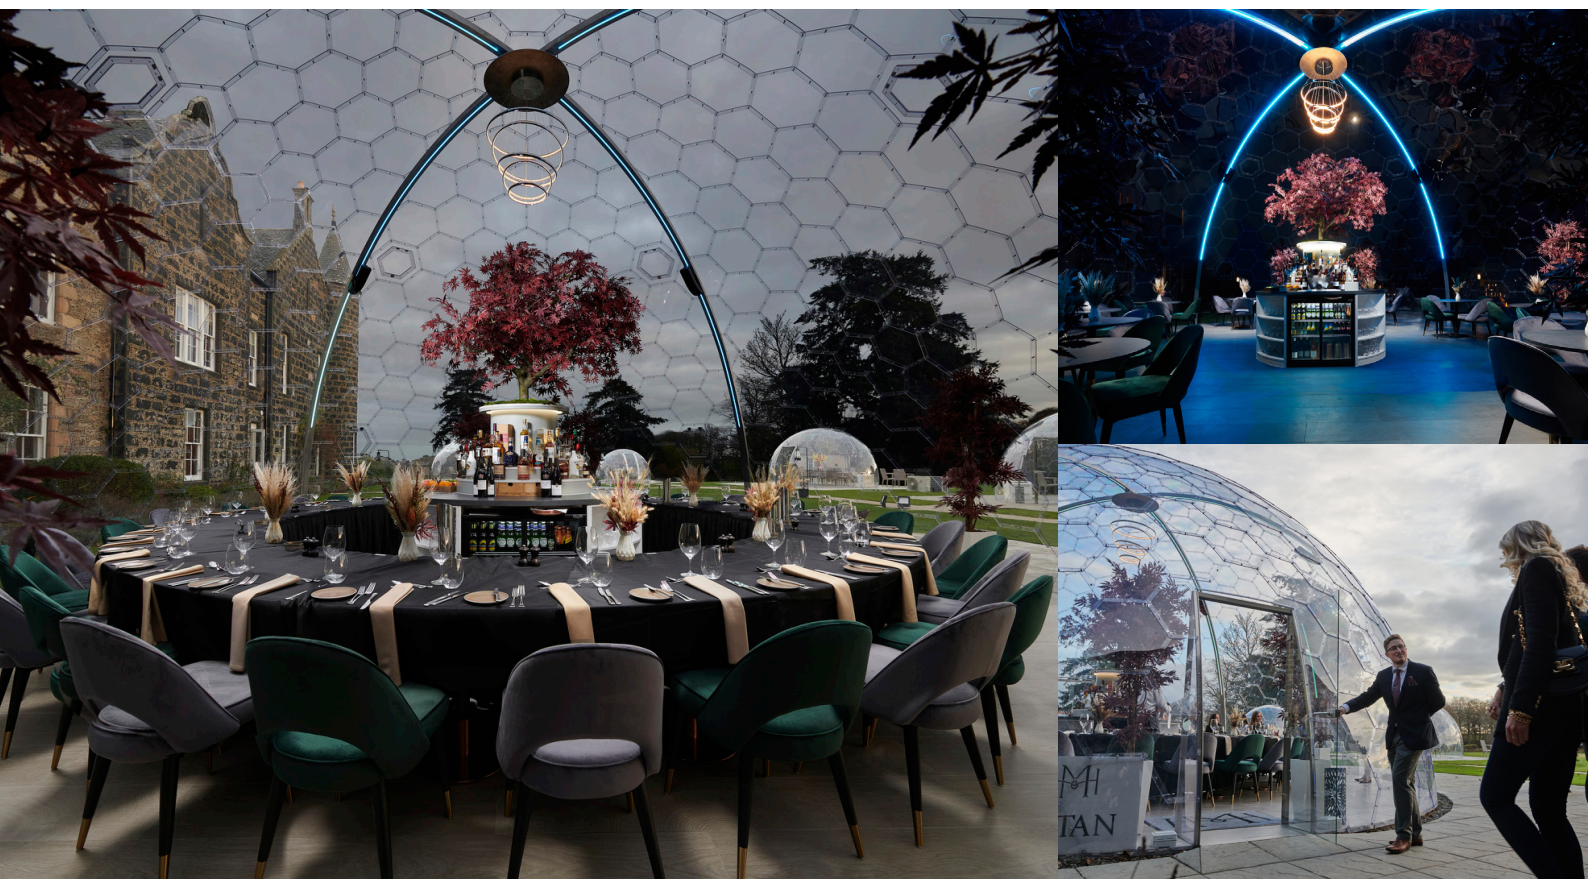

Dining Options

CASTOR, LUNA, AURORA, SIRIUS DOMES

Domes are hired out for 2 hours only for brunch, lunch, afternoon teas (*Monday to Saturday only*). Dinners and all-day Sunday offering for lunch & dinner.

To see a sample menu simply log onto www.meldrumhouse.com/dining

TITAN SKY BAR

Monday to Thursday and on Sundays* dome can be hired out for 4 hours or 8 hours for private events such as birthday celebrations, weddings, conference, family & friends' gatherings.

Friday to Sunday* Titan dome operates as a bar with maximum capacity of 40 guests. Table for drinks for 1 hour and is the perfect booking for a casual cocktail or two.

Prices

Titan dome sits comfortably 20-30, maximum capacity 32. Minimal Numbers of 13. A £250 charge is applied for the hire of the dome for a maximum of 4 hours only, food & beverage is charged as taken.

	Sunday* - Thursday
1200-1600	£250
1800-2200	£250

From Fridays to Sunday*, you can book a table for 1 hour. A table can hold maximum 4 people, for groups of 5 and more separately tables will be offered. Minimal spend applies of £15 per couple within 1 hour.

**January, February, March, April, May, October, November - Sunday - private hire
June, July, August, September, December - Sunday - public bar*