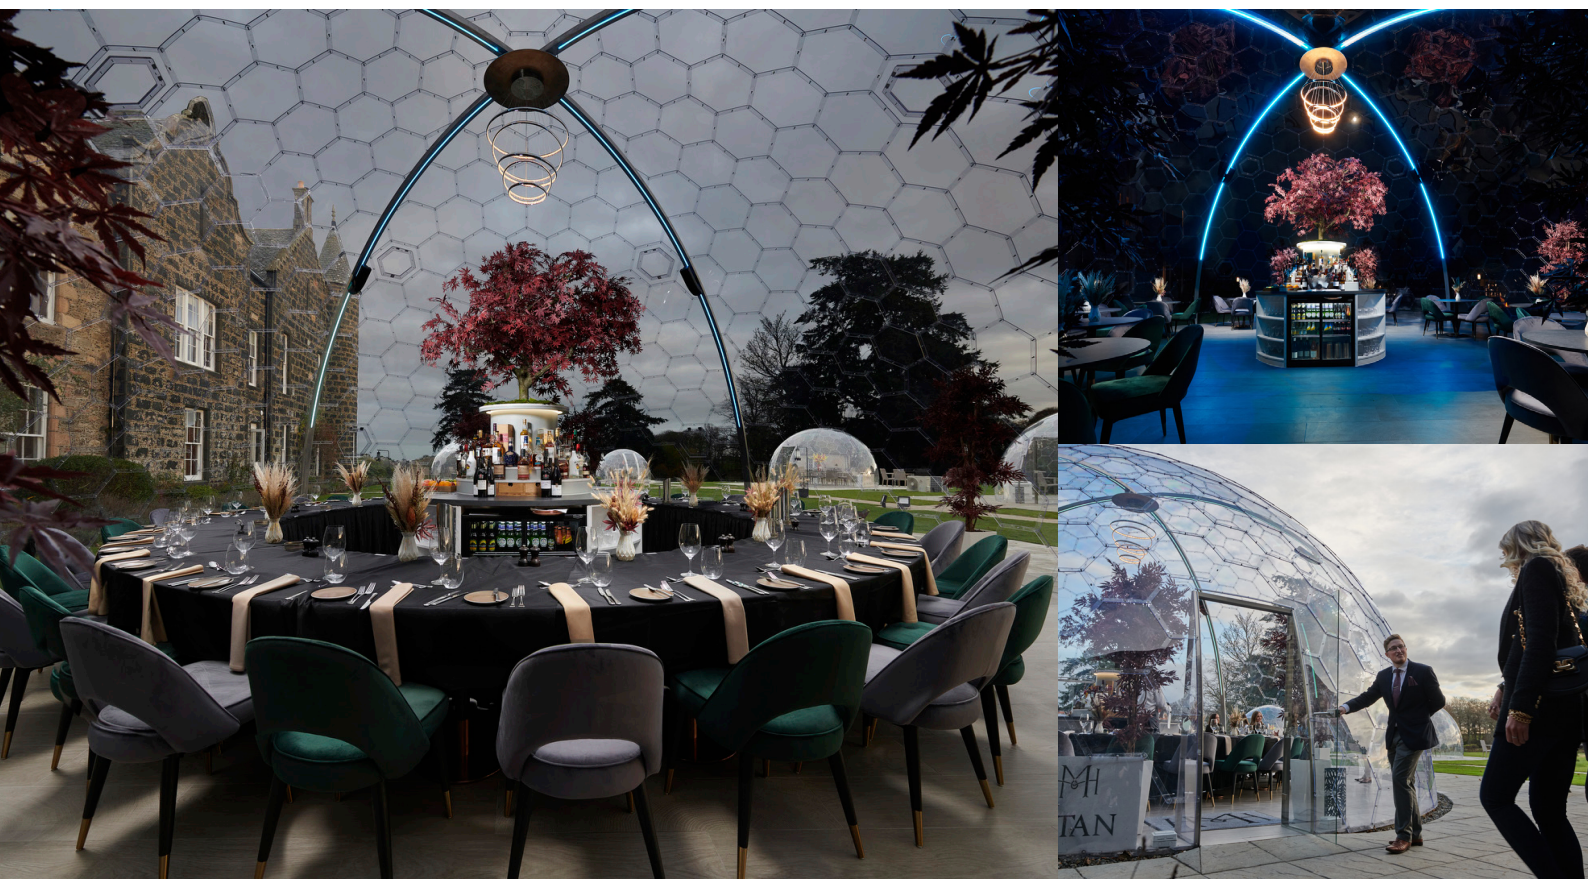

Dining Options

CASTOR, LUNA, AURORA, SIRIUS DOMES

Domes are hired out for 2 hours only for brunch, lunch, afternoon teas (*Monday to Saturday only*). Dinners and all-day Sunday offering for lunch & dinner.

To see a sample menu simply log onto www.meldrumhouse.com/dining

TITAN SKY BAR

Monday to Thursday Titan dome can be hired out for 4 hours or 8 hours for private events such as birthday celebrations, weddings, conference, family & friends' gatherings.

Friday to Sunday Titan dome operates as a bar with maximum capacity of 40 guests. Table for drinks for 1 hour and is the perfect booking for a casual cocktail or two.

Prices

Titan dome sits comfortably 20-30, maximum capacity 32. Minimal Numbers of 13. A £250 charge is applied for the hire of the dome for a maximum of 4 hours only, food & beverage is charged as taken.

	Monday	Tuesday	Wednesday	Thursday
1200-1600	£250	£250	£250	£250
1800-2200	£250	£250	£250	£250

From Fridays to Sunday, you can a book a table for 1 hour. A table can hold maximum 4 people, for groups of 5 and more separately tables will be offered. Minimal spend applies of £15 per couple within 1 hour.